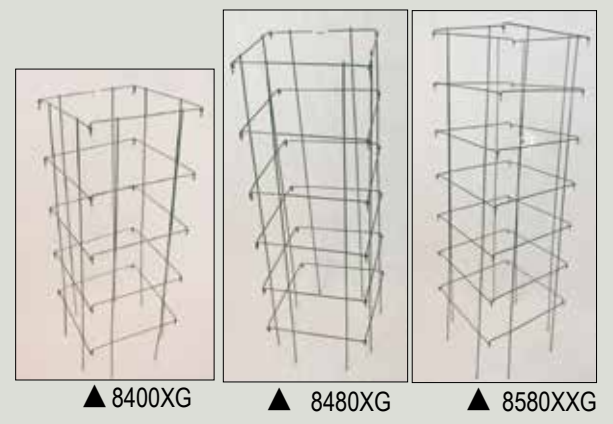

Item#	Height	Gauge
4420XXX	42"	6g
4480XXX	48"	6g
4600XXX	60"	3g
4720XXX	72"	3g

COLORS

- Red (R)
- White (W)
- Yellow (Y)
- Orange (O)
- Green (G)
- Lime Green (LG)
- Blue (B)
- Purple Wave (PW)

** ITEMS AVAILABLE IN COLOR
(Note: Some products available in limited colors)

To indicate desired cage color, just add the corresponding above letter to the end of the item number.

STEP CAGES—Step up to a better cage!

*Step Cages are inverted

4362	36"	5.5g
4444IS	44"	6g
4444IXS	44"	3 g
4444IXXS	44"	½ awg L – 3g R
4524IS	52"	6g
4524IXS	52"	3g
45244IXXS	52"	½ awg L – 3g R
4604IXS	60"	3g
4604IXXS	60"	½ awg L – 3g R

Healthy Growth COMPOST BIN

ITEM# 16400CB
Dimensions 28" X 28" X 40"

- ✓ Collapses in seconds
- ✓ No tools needed
- ✓ Reusable year after year

◀ Folds flat for easy storage!

COLLAPSIBLE PEA & BEAN FENCES

10400PF	5 Panel pea fence (40" high, 70" Long)
10580PF	5 Panel pea fence (58" high, 90" Long)
12480CS	Folding cucumber support (48" high, 42" Long)