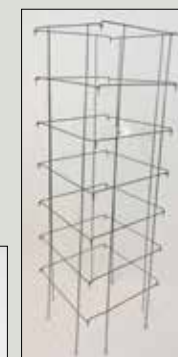

FOLDS FLAT IN SECONDS

4480XXXG ▲

4600XXXG ▲

4720XXXG ▲

GO GREEN! COMBO PALLET – 42SQTTG

Item#	Qty.	Description
3424XG	100	42" Round; HD
8580XXG	25	58" SQ; HD
8400XG	30	40" SQ; HD
4577TTG	15	57" Tomato Tower; HD
4304PSG	30	30" Pepper Support; HD

▲ 3424XG

▲ 8400XG

▲ 8580XXG

◀ 4577TTG

◀ 4304PSG

Cut and Ready to go with a 12" X 48" point of purchase sign!

COLOR COMBO PALLET – 3424CC

Item#	Color	Qty.
3424G	Green	100
3424R	Red	100
3424Y	Yellow	150
3424BL	Blue	150