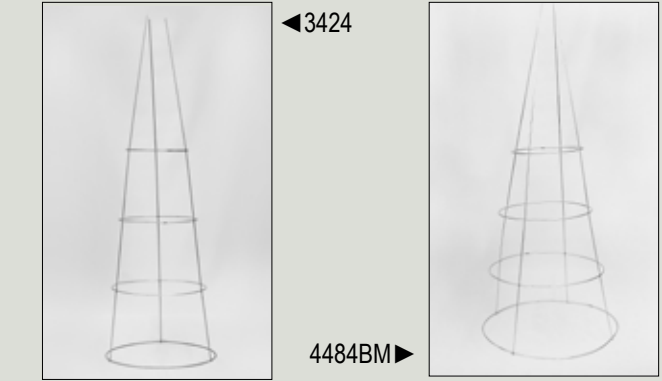

MONSTER CAGES

Item#	Height	Legs/Rings	Wire Gauge
4605XM	60"	4L, 5R	3g
4725XXXM	72"	4L, 5R	½ awg

INVERTED MONSTER CAGES

Item#	Height	Legs/Rings	Wire Gauge
4605IXM	60"	4L, 5R	3g
4725IXXM	72"	4L, 5R	½ awg

Midwest Wire Works brings you...

TOMATO CORRAL & EXTENSIONS

CC030424TCE	24"
CC040548TC	48"
CC040660TC	60"

- **Round**—Large cage
- **Collapsible**—For easy storage
- **Stackable**—No hardware needed

Folds flat for easy storage! ▲

SIZE MATTERS –