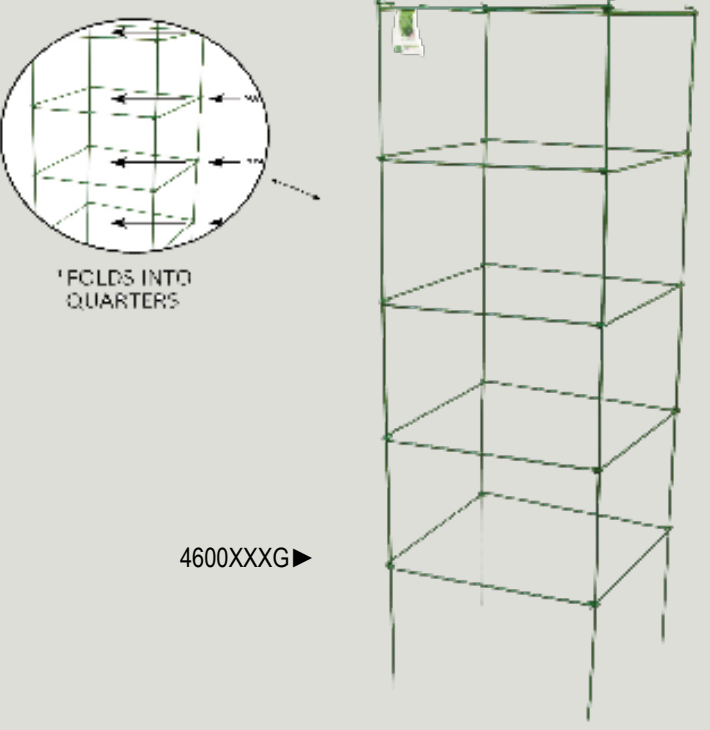

Item#	Height	Gauge
4420XXX	42"	6g
4480XXX	48"	6g
4600XXX	60"	3g
4720XXX	72"	3g

COLORS

- Red (R)
- White (W)
- Yellow (Y)
- Orange (O)
- Green (G)
- Lime Green (LG)
- Blue (B)
- Purple Wave (PW)

** ITEMS AVAILABLE IN COLOR
(Note: Some products available in limited colors)

Healthy Growth COMPOST BIN

ITEM# 16400CB
Dimensions 28" X 28" X 40"

- ✓ Collapses in seconds
- ✓ No tools needed
- ✓ Reusable year after year

◀ Folds flat for easy storage!

COLLAPSIBLE PEA & BEAN FENCES

10400PF	5 Panel pea fence (40" high, 70" Long)
10580PF	5 Panel pea fence (58" high, 90" Long)
12480CS	Folding cucumber support (48" high, 42" Long)