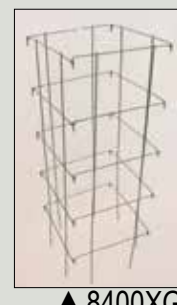

PALLETS! PALLETS! PALLETS!

PEONY CAGES (30" Tall)

Item#	Top Ring	Wire Gauge
3162	16"	9.5g
3182	18"	9.5g
3242	24"	9.5g
3182X	18"	8.5g
3182XX	18"	6 g
3242X	24"	8.5g

HALF CAGES – HEAVY DUTY

Item#	Height	Cross Bars	Legs	Width
HC361433	36"	3	3	14"
HC441533	44"	3	3	15"
HC601534	60"	4	3	15"

CROSS BOTTOM CAGES

Ask about customization for your specific pot!

Item#	Height	Description
BM1000X	25.5"	1000 Nursery pot black with cross bottom cage; 3 Rings & 3 Legs
BM1200X	27"	1200 Nursery pot black with cross bottom cage; 3 Rings & 3 Legs

CLIP ON CAGES CAN BE MADE TO FIT YOUR SPECIFIC POT!

S HOOKS

('S' Shaped Support in 9.5 guage)

Custom Sizes Available

Item#	Size
S6	6"
S12	12"
S18	18"
S24	24"

U SUPPORTS

('U' Shaped Support)

Item#	Size
U1504	15"
U2408	24"
U3012	30"
U4016	40"

Save money with our pre-built pallets of our best selling items!

SQUARE COMBO GREEN PALLET – 4LSQPG

Item#	Qty.	Description
4480XXXG	50	48" SQ;Extra HD
4600XXXG	25	60" SQ;Extra HD
4720XXXG	25	72" SQ;Extra HD

FOLDS FLAT IN SECONDS

GO GREEN! COMBO PALLET – 42SQTTG

Item#	Qty.	Description
3424XG	100	42" Round; HD
8580XXG	25	58" SQ; HD
8400XG	30	40" SQ; HD
4577TTG	15	57" Tomato Tower; HD
4304PSG	30	30" Pepper Support; HD

▲ 8400XG

Cut and Ready to go with a 12" X 48" point of purchase sign!

COLOR COMBO PALLET – 3424CC

Item#	Color	Qty.
3424G	Green	100
3424R	Red	100
3424Y	Yellow	150
3424BL	Blue	150

COMBO DISPLAY PACK – 424840C*

Item#	Qty.	Description
4484BM	100	48" Big Mouth; HD
3424X	300	42" Round; HD
8400X	50	40" SQ; 8-Leg

*Comes with a display rack.

MidWest Wire Works

TOMATO CAGES, PLANT SUPPORTS, TREE BASKETS & MORE!

All Midwest Wire Works products are proudly assembled with the strength of thick, galvanized steel. Our cages come in styles and colors to give your customers the beautiful and bountiful garden they desire.