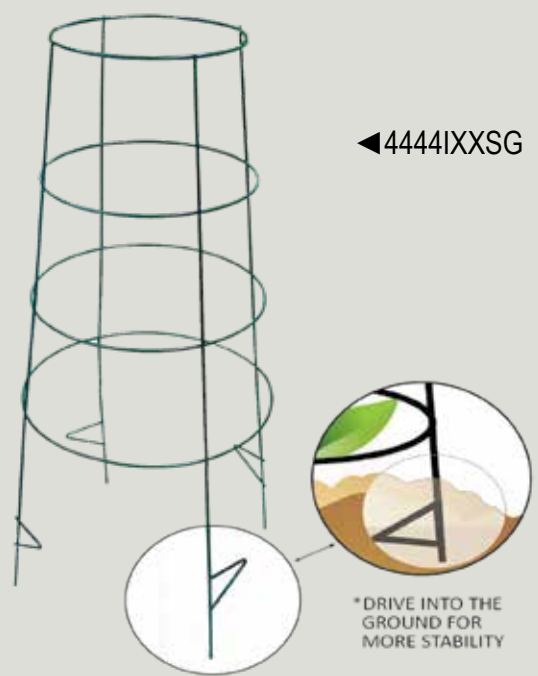

STANDARD TOMATO CAGES

Item#	Height	Legs/Rings	Wire Gauge
3333	33"	3L, 3R	11.5g
3424	42"	3L, 4R	11.5 g
4544	54"	4L, 4R	9.5g
3424I	42"	3L, 4R (Inverted)	11.5g
3544	54"	3L, 4R	9.5g
4484BM	48"	4L, 4R	9.5g

HEAVY DUTY CAGE

Made with thick galvanized steel!

Item#	Height	Legs/Rings	Wire Gauge
3424X	42"	3L, 3R	9.5g
4544X	54"	4L, 4R	8.5 g

EXTRA HEAVY DUTY CAGES

Made with thick galvanized steel!

Item#	Height	Legs/Rings	Wire Gauge
3424XX	42"	3L, 4R	6.5g – 7g R
4424XX	42"	3L, 4R	6.5g – 7g R
4544XX	54"	4L, 4R	6.5g – 7g R

MONSTER CAGES

Item#	Height	Legs/Rings	Wire Gauge
4605XM	60"	4L, 5R	3g
4725XXXM	72"	4L, 5R	½ awg

INVERTED MONSTER CAGES

Item#	Height	Legs/Rings	Wire Gauge
4605IXM	60"	4L, 5R	3g
4725IXXM	72"	4L, 5R	½ awg

Midwest Wire Works brings you...

TOMATO CORRAL & EXTENSIONS

CC030424TCE	24"
CC040548TC	48"
CC040660TC	60"

- **Round**—Large cage
- **Collapsible**—For easy storage
- **Stackable**—No hardware needed

Folds flat for easy storage! ▲

SIZE MATTERS –

When it comes to tomato cages and plant supports, choosing a heavier gauge galvanized steel is going to offer the most protection and support to growing plants. Look for our coding system to choose wire gauge appropriately.

Gauge	Diameter (inches)
11.5 g	.113
9.5 g	.143
8.5 g	.155
7 g	.177
6.5 g	.187
3 g	.243
½ awg	.297

COLLAPSIBLE SQUARE CAGES

8 LEGS:
These 8-leg square cages have an improved hinge system that adds extra support and ease of folding in quarters.

Item#	Height	Gauge
8400X	40"	9.5g
8480X	48"	9.5g
8580XX	58"	7g L – 9.5g R
8580XXX*	58"	3g

* Enforcer is the only cage strong enough for Mighty Mato.

4 LEGS:
This square 4-leg square cage is made of ¼" steel and is sturdy enough to balance any plant.

Item#	Height	Gauge
4420XXX	42"	6g
4480XXX	48"	6g
4600XXX	60"	3g
4720XXX	72"	3g

COLORS