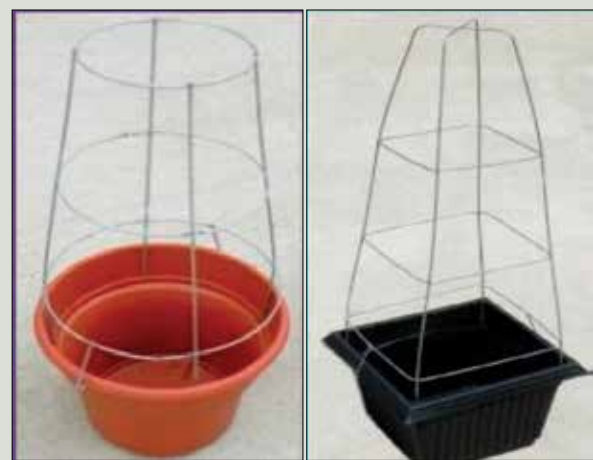

Item#	Height	Cross Bars	Legs	Width
HC361433	36"	3	3	14"
HC441533	44"	3	3	15"
HC601534	60"	4	3	15"

HC361433 ▶

BM1000X ▲

CROSS BOTTOM CAGES

Ask about customization for your specific pot!

Item#	Height	Description
BM1000X	25.5"	1000 Nursery pot black with cross bottom cage; 3 Rings & 3 Legs
BM1200X	27"	1200 Nursery pot black with cross bottom cage; 3 Rings & 3 Legs

CLIP ON CAGES CAN BE MADE TO FIT YOUR SPECIFIC POT!

S HOOKS

('S' Shaped Support in 9.5 guage)

Custom Sizes Available

Item#	Size
S6	6"
S12	12"
S18	18"
S24	24"

U SUPPORTS

('U' Shaped Support)

Item#	Size
U1504	15"
U2408	24"
U3012	30"
U4016	40"