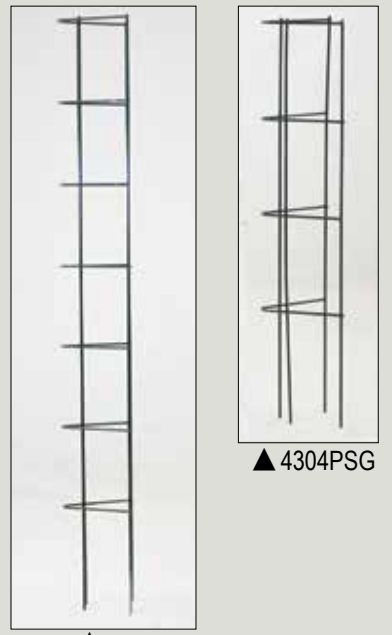

Item#	Height	Gauge
4420XXX	42"	6g
4480XXX	48"	6g
4600XXX	60"	3g
4720XXX	72"	3g

COLORS

- Red (R)
- White (W)
- Yellow (Y)
- Orange (O)
- Green (G)
- Lime Green (LG)
- Blue (B)
- Purple Wave (PW)

** ITEMS AVAILABLE IN COLOR
(Note: Some products available in limited colors)

Healthy Growth COMPOST BIN

ITEM# 16400CB
Dimensions 28" X 28" X 40"

- ✓ Collapses in seconds
- ✓ No tools needed
- ✓ Reusable year after year

◀ Folds flat for easy storage!

COLLAPSIBLE PEA & BEAN FENCES

10400PF	5 Panel pea fence (40" high, 70" Long)
10580PF	5 Panel pea fence (58" high, 90" Long)
12480CS	Folding cucumber support (48" high, 42" Long)

▲ 10400PF

TRELLIS & TOWERS

731	36"	4-leg rounded obelisk
675	52"	20" X 52" flat trellis
677	52"	A-Frame trellis
BT27Z	60"	Pole Bean Tower & Pea Tower
4577TTG	57"	Tomato Tower
4304PSG	30"	Pepper Support

▲ 10580PF

▲ BT27Z

▲ 4577TTG

▲ 12480CSG